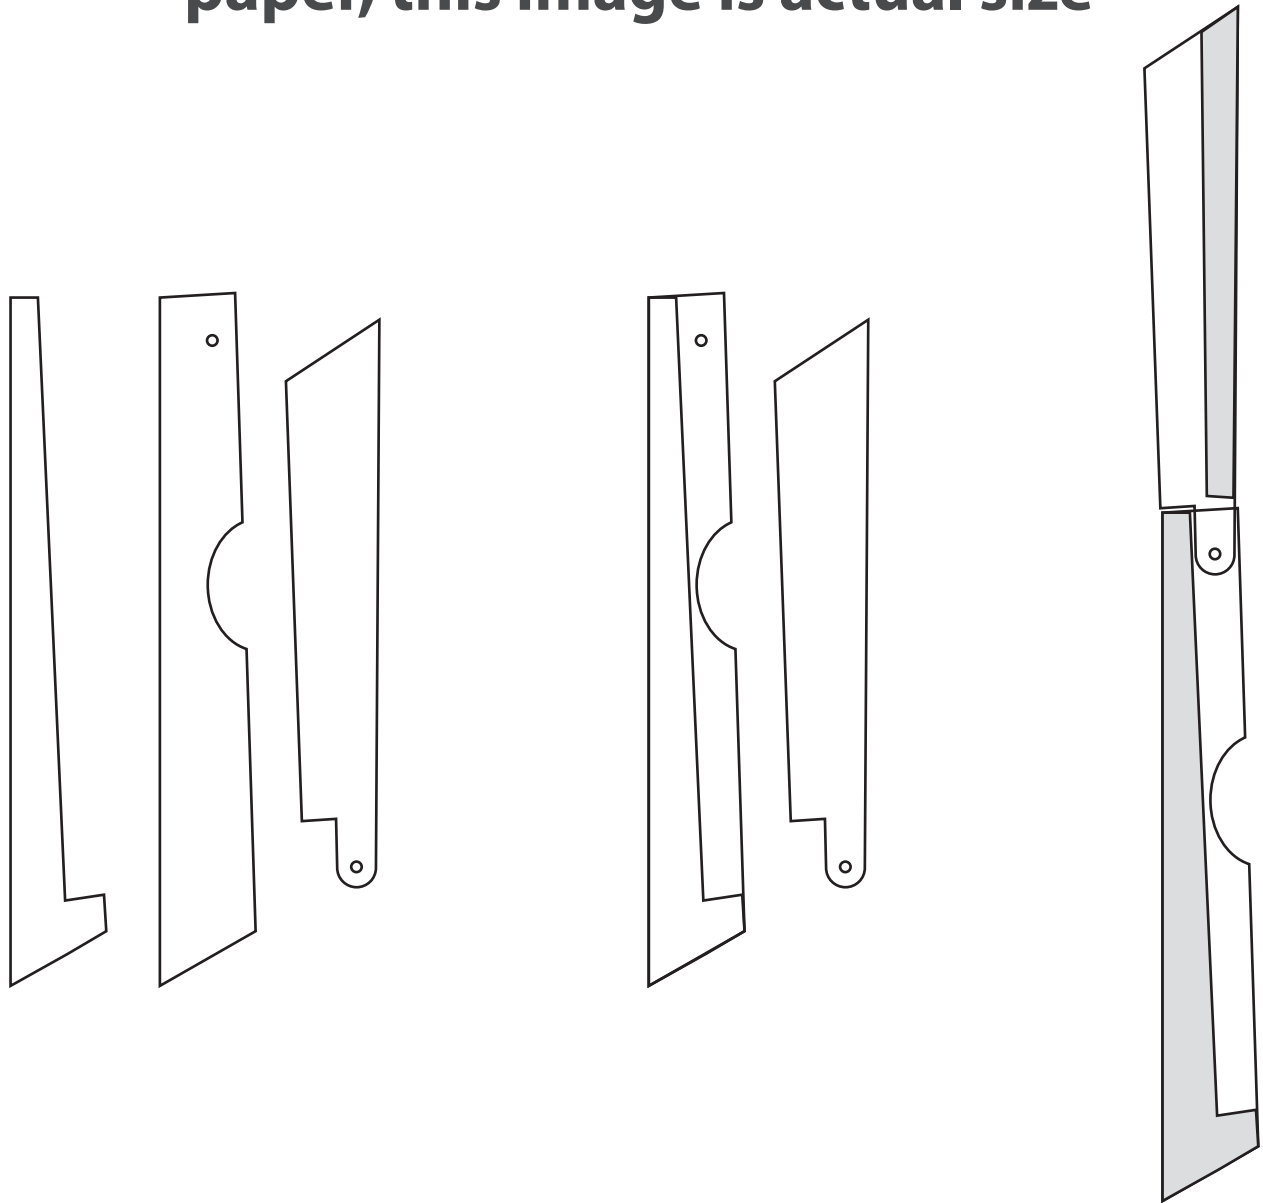

Miniature Folding Katana

**When printed on standard 8.5" X 11"
paper, this image is actual size**

**The pine-holes on this diagram are approximate.
Actual pin size will vary, I recommend 1/8" brass**